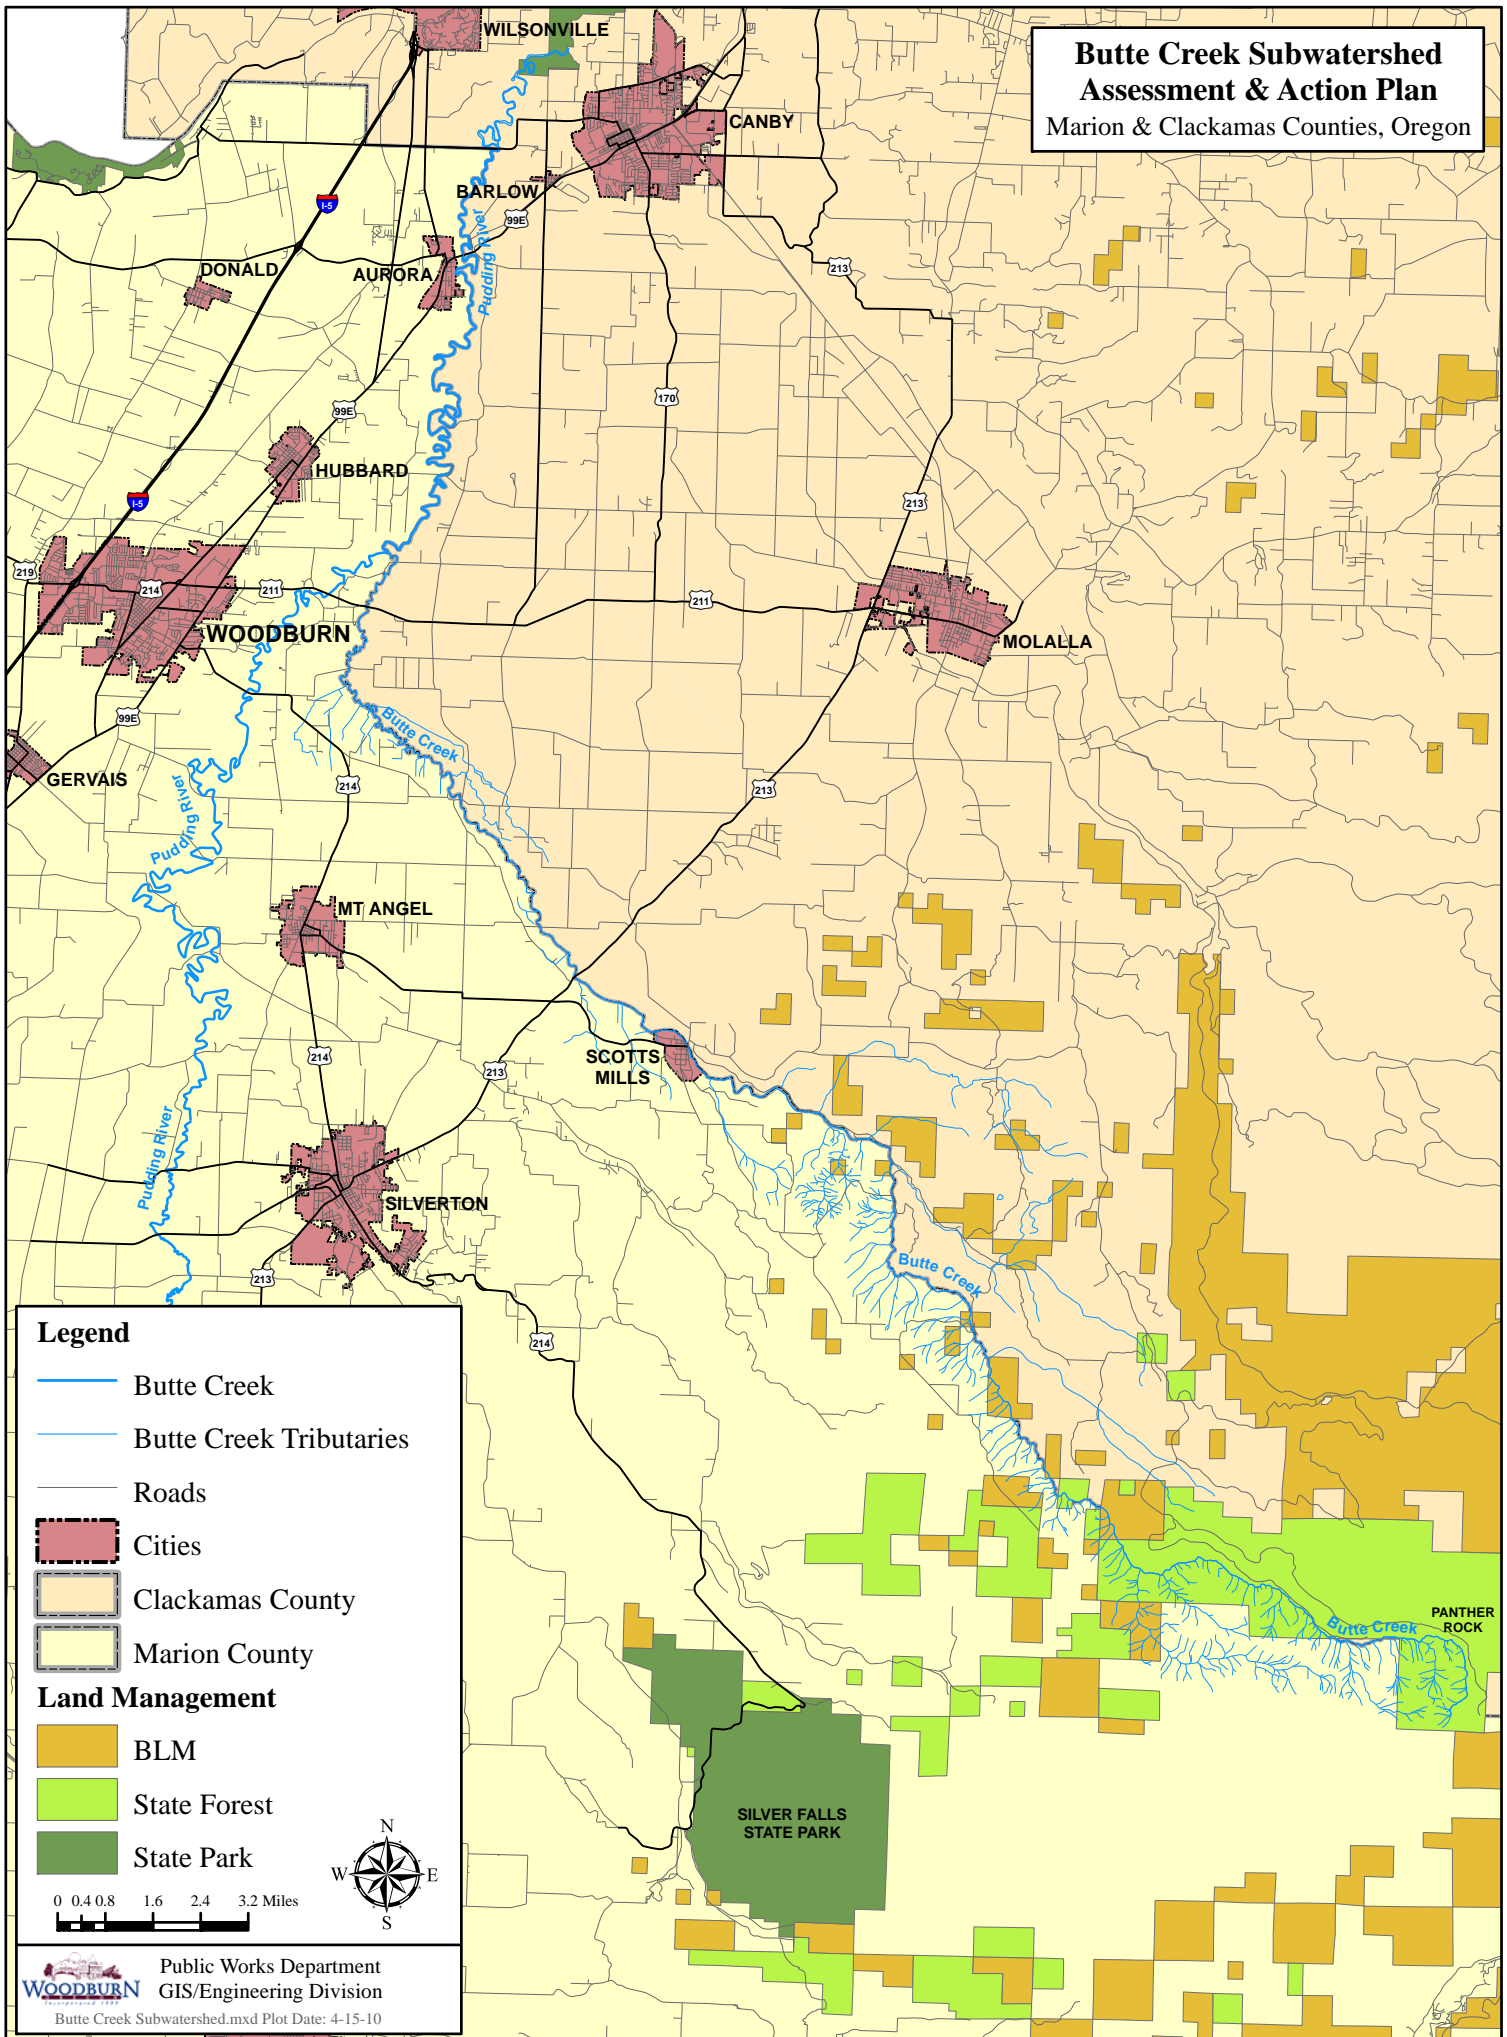

**Butte Creek Subwatershed
Assessment & Action Plan**
Marion & Clackamas Counties, Oregon

Legend

- Butte Creek
- Butte Creek Tributaries
- Roads
- Cities
- Clackamas County
- Marion County
- Land Management**
- BLM
- State Forest
- State Park

0 0.4 0.8 1.6 2.4 3.2 Miles